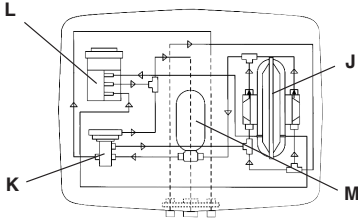

Ref	P/N	Description
	AJS2001	JetStream Power Unit
	AJS2001V	Power Unit Only for JetStream with Viton Seals
J	AJS2004	Diaphragm pump
K	AJS2006	Relief valve
	AJS2008	Pipe manifold assembly
	AJS2012	DV manifold assy.
L	ATS425	Directional Valve (DV)
M	ATS436	Pressure reservoir bottle
	ATS444	Primary filters for DV
	ATS442	DV spring
	ATS443	DV diaphragm assembly
	ATS447	Bleed insert for DV
	ATS448	Service Kit for DV (includes spring, primary filter, diaph. assy.)
	ATS450	Pressure reservoir bottle holder
	AJS2014	Low pressure relief module (40 PSI)
	AJS2016	Standard pressure relief module (50 PSI)
	AJS2018	High pressure relief module (60 PSI)