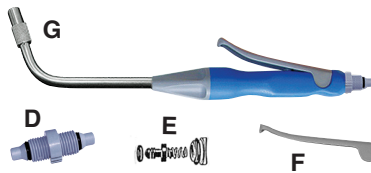

PARTS

Ref	P/N	Description
A	ATS449	S.S. Lance Assy. with ATS415 tip
B	ATS404E	Ext. S.S. Lance Assy. with ATS415 tip
C	ATS415	Adjustable Nozzle Tip w/ O-rings
D	ATS461	Gun Entry Connector w/ O-rings
E	ATS405	Control Valve Assy. f/ Gun
F	ATS439	Gun Trigger
-	ATS462	Spacers for Straight Connector, pk/10

* Add Color Code
-01 Orange -06 Blue -07 Green

Classic Spray Gun with Stainless Steel Adjustable Nozzle

Lever-style with adjustable stainless steel nozzle

SPRAY GUN

- ATS602* Classic Gun with Stainless Steel Tip

PARTS

Ref	P/N	Description
A	ATS649	S.S. Lance Assy. with ATS615 tip
B	ATS604E	Ext. S.S. Lance Assy. with ATS615 tip
D	ATS461	Gun Entry Connector w/ O-rings
E	ATS405	Control Valve Assy. f/ Gun
F	ATS439	Gun Trigger
G	ATS615	S.S. Adjustable Nozzle Tip with O-ring
-	ATS462	Spacers for Straight Connector, pk/10