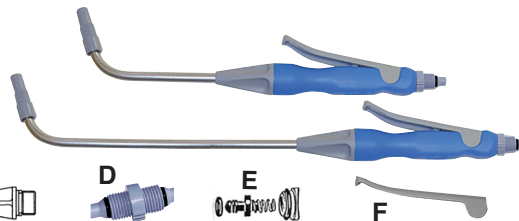

Spray Guns

Guns may be used with any Ambic Teat Spray System.
Order repair parts per diagrams below.

Classic Spray Guns with Plastic Adjustable Nozzles

Lever-style with adjustable nozzle

SPRAY GUNS

- ATS402C* Classic Gun
- ATS402EC* Classic Gun with Extended Lance

PARTS

Ref	P/N	Description
A	ATS449	S.S. Lance Assy. with ATS415 tip
B	ATS404E	Ext. S.S. Lance Assy. with ATS415 tip
C	ATS415	Adjustable Nozzle Tip w/ O-rings
D	ATS461	Gun Entry Connector w/ O-rings
E	ATS405	Control Valve Assy. f/ Gun
F	ATS439	Gun Trigger
-	ATS462	Spacers for Straight Connector, pk/10

JetStream system comes with a choice of three guns. The EasySpray gun combines popular lever-styling with a fixed nozzle which provides a solid cone of spray for good teat coverage. The fixed nozzle feature is also available with a button-style gun. The third gun option is the lever-style Classic gun with adjustable nozzle.

The JetStream Power Box has a high-volume diaphragm pump with "Variable Demand Technology" which maintains even spray volume with up to three guns in simultaneous use. The power unit case features snap-in snap-out components for ease of servicing and repair. The smooth plastic case is rounded, rugged and designed for easy installation with a push-in fitting for the vacuum line. Twelve Month Limited Warranty.