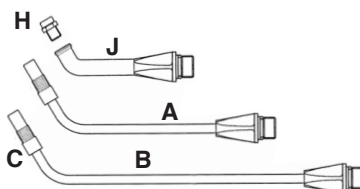

* Add Color Code
-06 Blue -07 Green

JetStream Guns with Plastic Nozzles

Button-style

SPRAY GUNS

- AJS2402* Jetstream Gun with Fixed Nozzle
- AJS2460* Jetstream Gun with Ext. Lance and Adj. Tip

PARTS

Ref	P/N	Description
A	ATS449	S.S. Lance Assy. with ATS415 tip
B	ATS404E	Ext. S.S. Lance Assy. with ATS415 tip
C	ATS415	Adjustable Nozzle Tip w/ O-rings
H	AJS2415	Fixed Nozzle Tip
J	AJS2450	Plastic Lance w/ Nozzle
L	AJS2405	Control Valve
M	AJS2470	Gun Entry Titting
-	ATS462	Spacers for Straight Connector, pk/10