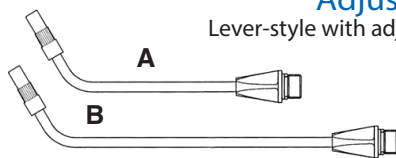

Spray Guns

Guns may be used with any Ambic Teat Spray System.
Order repair parts per diagrams below.

Classic Spray Guns with Plastic Adjustable Nozzles

Lever-style with adjustable nozzle

SPRAY GUNS

- ATS402C* Classic Gun
- ATS402EC* Classic Gun with Extended Lance

PARTS

Ref	P/N	Description
A	ATS449	S.S. Lance Assy. with ATS415 tip
B	ATS404E	Ext. S.S. Lance Assy. with ATS415 tip
C	ATS415	Adjustable Nozzle Tip w/ O-rings
D	ATS461	Gun Entry Connector w/ O-rings
E	ATS405	Control Valve Assy. f/ Gun
F	ATS439	Gun Trigger
-	ATS462	Spacers for Straight Connector, pk/10

* Add Color Code
-01 Orange -06 Blue -07 Green

Classic Spray Gun with Stainless Steel Adjustable Nozzle

Lever-style with adjustable stainless steel nozzle

SPRAY GUN

- ATS602* Classic Gun with Stainless Steel Tip

PARTS

Ref	P/N	Description
A	ATS649	S.S. Lance Assy. with ATS615 tip
B	ATS604E	Ext. S.S. Lance Assy. with ATS615 tip
D	ATS461	Gun Entry Connector w/ O-rings
E	ATS405	Control Valve Assy. f/ Gun
F	ATS439	Gun Trigger
G	ATS615	S.S. Adjustable Nozzle Tip with O-ring
-	ATS462	Spacers for Straight Connector, pk/10

* Add Color Code
-06 Blue -07 Green

EasySpray Gun with Plastic Nozzles

Lever-style with fixed nozzle & solid cone spray pattern

SPRAY GUN

- ATS502* EasySpray Gun

PARTS

Ref	P/N	Description
E	ATS405	Control Valve Assy. f/Gun
F	ATS439	Gun Trigger
H	AJS2415	Fixed Nozzle Tip
I	ATS504	Lance
-	ATS462	Spacers for Straight Connector, pk/10

* Add Color Code
-06 Blue -07 Green

JetStream Guns with Plastic Nozzles

Button-style

SPRAY GUNS

- AJS2402* Jetstream Gun with Fixed Nozzle
- AJS2460* Jetstream Gun with Ext. Lance and Adj. Tip

PARTS