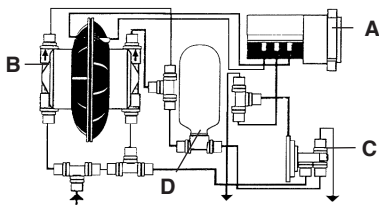

ATS Power Unit and Repair Parts:

Ref	P/N	Description
	ATS401	ATS Power Unit complete
A	ATS425	Directional Valve (DV)
B	ATS426	Diaphragm pump complete
C	AJS2006	Dump valve
	ATS430	Diaphragm pump retaining clip
	ATS431	Blue Power Unit case
	ATS433	Wall Bracket w/screws
	ATS435	Dump valve diaphragm
D	ATS436	Pressure reservoir bottle
	ATS442	DV spring
	ATS443	DV diaphragm assy.
	ATS444	Primary filters for DV (3)
	ATS445	Inlet check valve for power unit
	ATS446	Outlet check valve
	ATS447	Bleed insert for DV
	ATS448	Service Kit for DV (includes spring, primary filter and diaphragm assy.)
	ATS450	Holder for reservoir bottle
	ATS456	Diaphragm pump small diaphragm

AMBIC® ATS "Classic" Automated Teat Sprayer