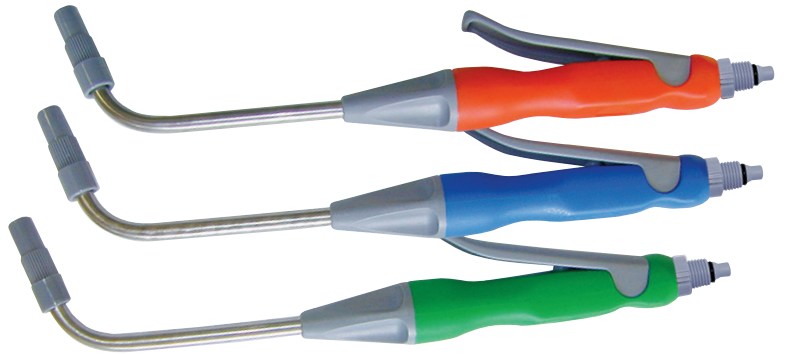

Spray Guns

Guns may be used with any Ambic Teat Spray System.
Order repair parts per diagrams below.

Classic Spray Guns with Plastic Adjustable Nozzles

Lever-style with adjustable nozzle

SPRAY GUNS

- ATS402C* Classic Gun
- ATS402EC* Classic Gun with Extended Lance

* Add Color Code
-01 Orange -06 Blue -07 Green

Classic Spray Gun with Stainless Steel Adjustable Nozzle

Lever-style with adjustable stainless steel nozzle

SPRAY GUN

- ATS602* Classic Gun with Stainless Steel Tip

JetStream Expandable Automated Teat Sprayer

Teat disinfection is the best preventative against costly mastitis, and the JetStream is the best way to apply all types of recognized teat spray chemicals. Top quality chemical-resistant materials are used throughout with reliability by Ambic, known worldwide for well-designed anti-mastitis technology. JetStream turns itself on or off with the vacuum system eliminating the need for power switches or electricity. The spray guns are operable when they are needed, simultaneous with milking machines. Power Box is expandable up to a 50-gun string.

JetStream system comes with a choice of three guns. The EasySpray gun combines popular lever-styling with a fixed nozzle which provides a solid cone of spray for good teat coverage. The fixed nozzle feature is also available with a button-style gun. The third gun option is the lever-style Classic gun with adjustable nozzle.