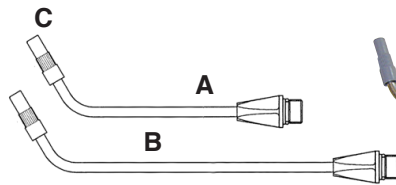

Spray Guns

Guns may be used with any Ambic Teat Spray System.
Order repair parts per diagrams below.

Classic Spray Guns with Plastic Adjustable Nozzles

Lever-style with adjustable nozzle

SPRAY GUNS

- ATS402C* Classic Gun
- ATS402EC* Classic Gun with Extended Lance

PARTS

Ref	P/N	Description
A	ATS449	S.S. Lance Assy. with ATS415 tip
B	ATS404E	Ext. S.S. Lance Assy. with ATS415 tip
C	ATS415	Adjustable Nozzle Tip w/ O-rings
D	ATS461	Gun Entry Connector w/ O-rings
E	ATS405	Control Valve Assy. f/ Gun
F	ATS439	Gun Trigger
-	ATS462	Spacers for Straight Connector, pk/10